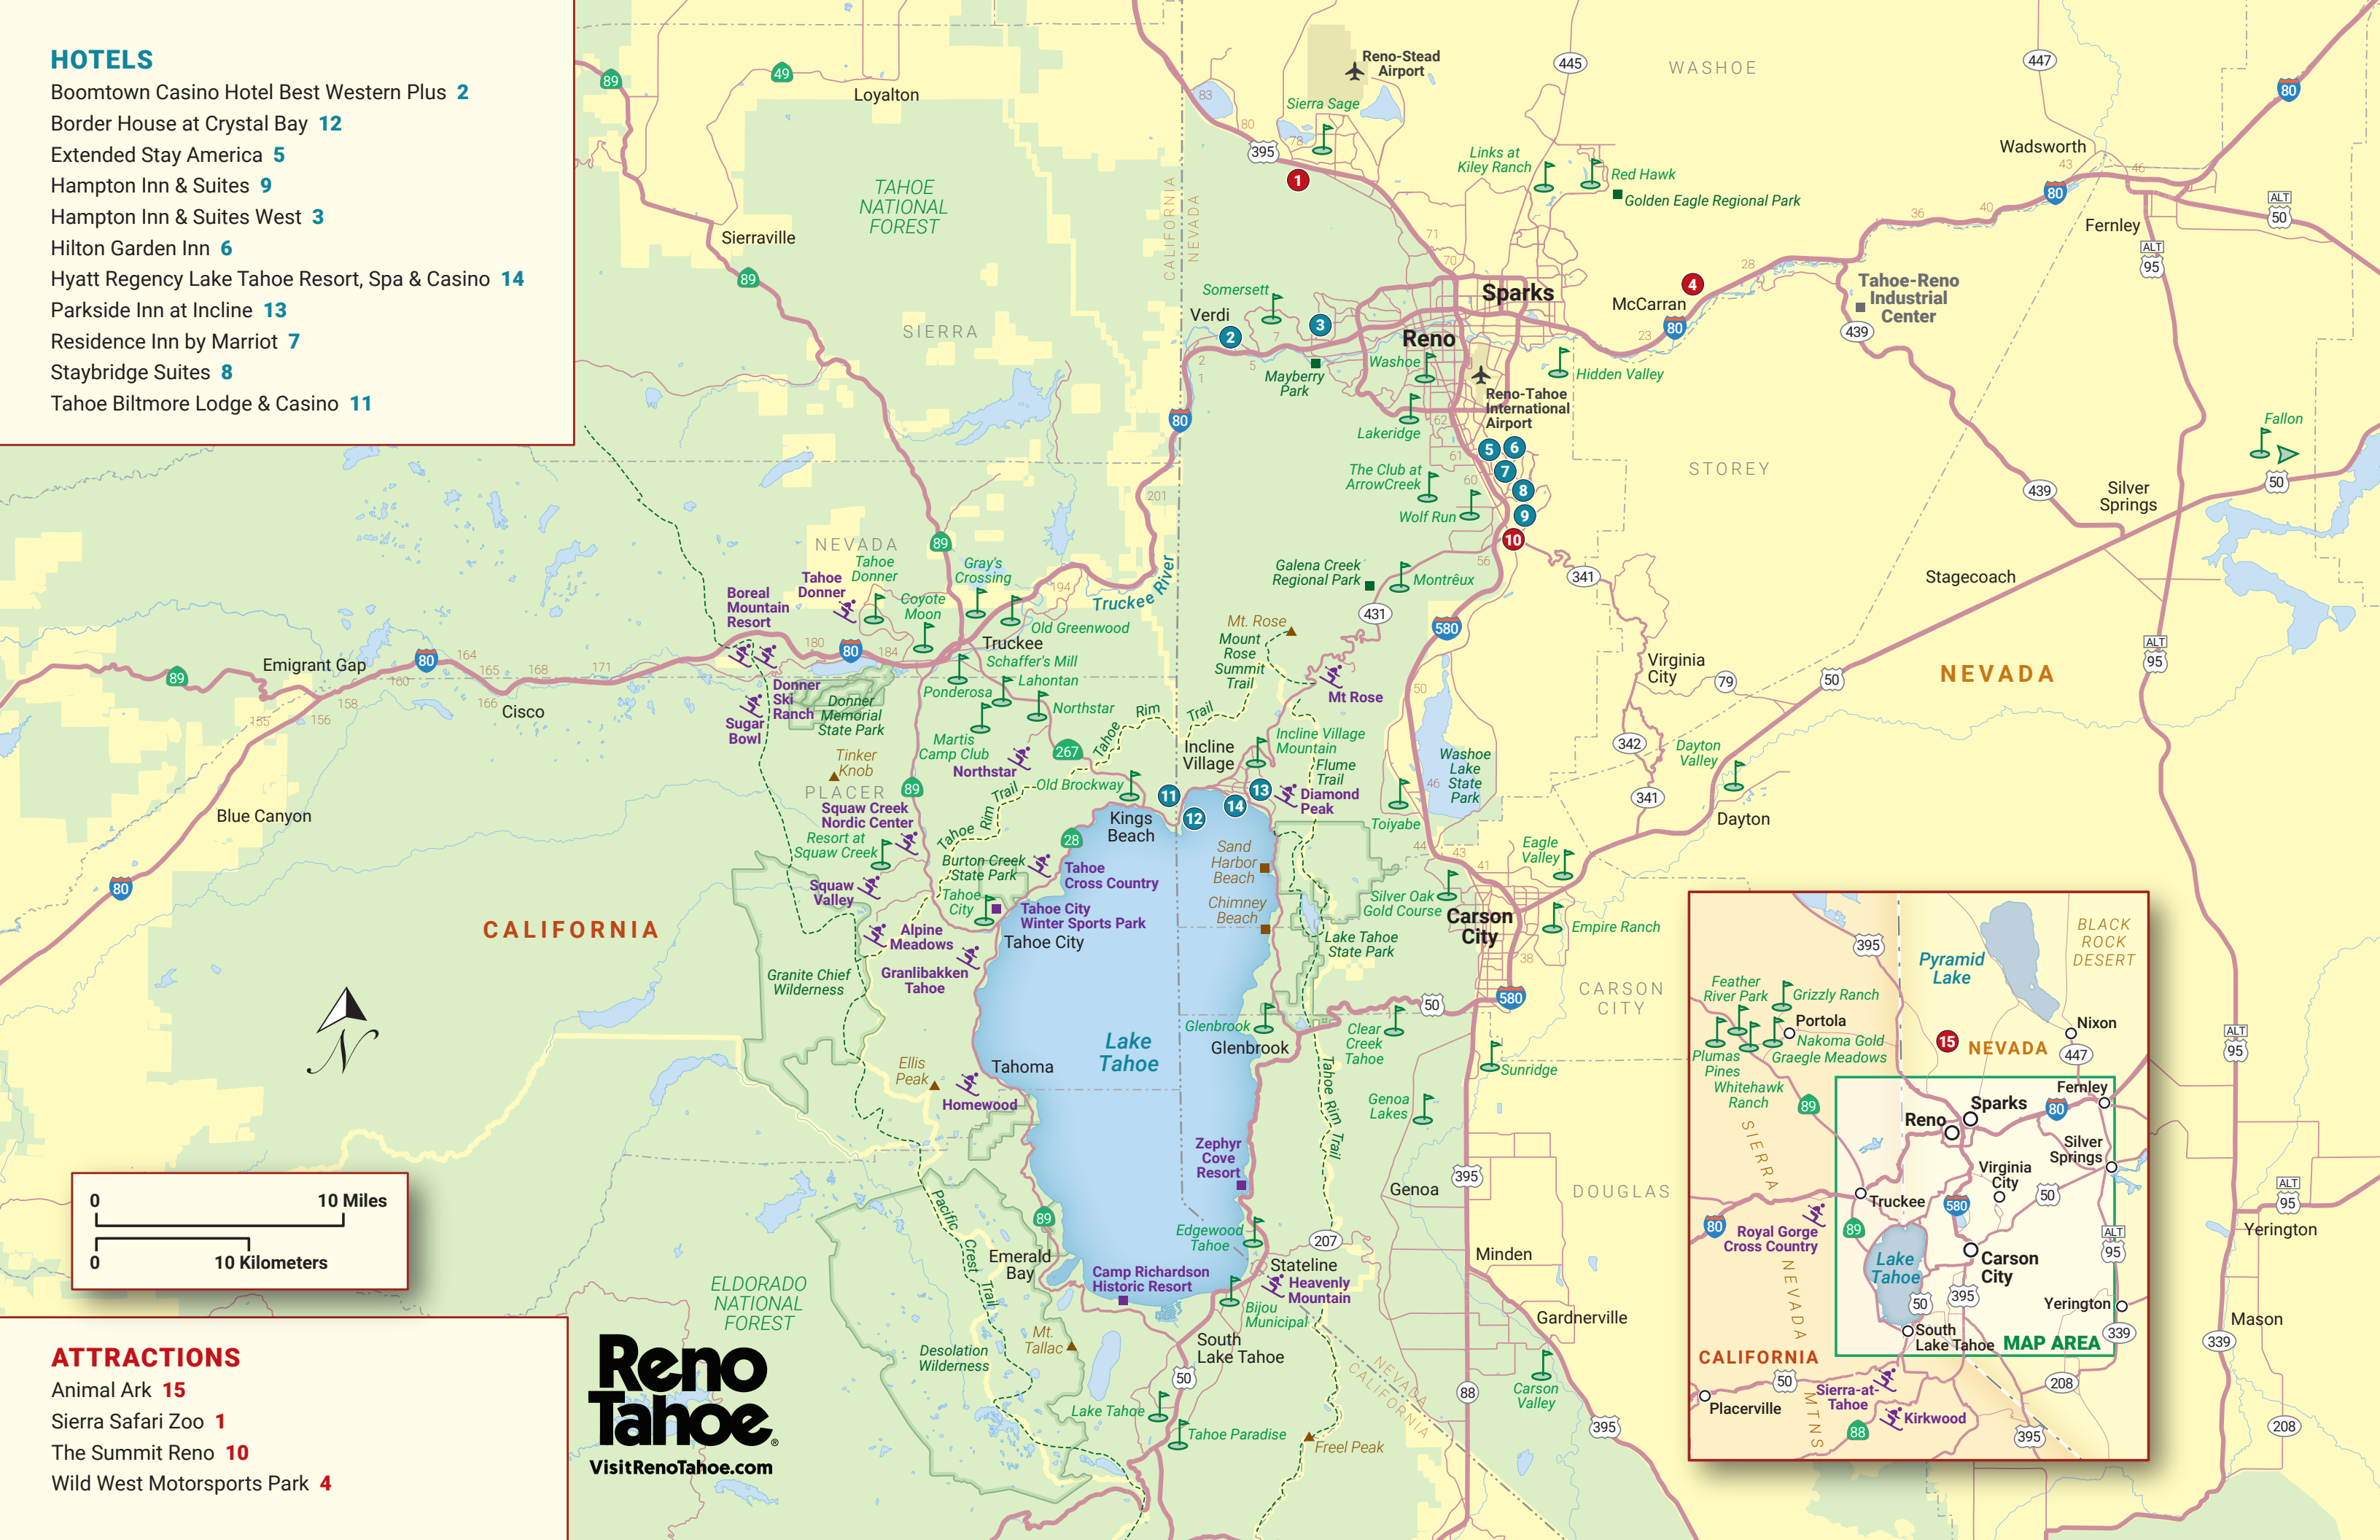

HOTELS

- Boomtown Casino Hotel Best Western Plus **2**
- Border House at Crystal Bay **12**
- Extended Stay America **5**
- Hampton Inn & Suites **9**
- Hampton Inn & Suites West **3**
- Hilton Garden Inn **6**
- Hyatt Regency Lake Tahoe Resort, Spa & Casino **14**
- Parkside Inn at Incline **13**
- Residence Inn by Marriot **7**
- Staybridge Suites **8**
- Tahoe Biltmore Lodge & Casino **11**

ATTRACTIONS

- Animal Ark **15**
- Sierra Safari Zoo **1**
- The Summit Reno **10**
- Wild West Motorsports Park **4**

Reno Tahoe
VisitRenoTahoe.com

HOTELS

- America's Best Travel Inn **8**
- Atlantis Casino Resort Spa **49**
- Baymont Inn & Suites **38**
- Circus Circus Hotel Casino Resort **54**
- Comfort Inn & Suites **45**
- Courtyard by Marriott **53**
- Courtyard Reno/Riverfront **69**
- Econo Lodge **42**
- Eldorado Resort Casino **60**
- Fairfield Inn & Suites by Marriott **34**
- Grand Sierra Resort & Casino **36**
- Hampton Inn Reno/Sparks **29**
- Harrah's Reno **65**
- Holiday Inn Express **39**
- Holiday Inn Sparks **27**
- Homewood Suites by Hilton **52**
- Hyatt Place Reno-Tahoe Airport **46**
- La Quinta Inn **41**
- Meadow Wood Courtyard Super 8 **51**
- Motel 6 Reno Livestock Events Center **7**
- Motel 6 Reno **43**
- Motel 6 Reno West **6**
- Motel 6 Sparks **10**
- Nugget Casino Resort **25**
- Peppermill Resort Spa Casino **47**
- Plaza Resort Club **67**
- Quality Inn **37**
- Ramada Reno Hotel & Casino **9**
- Renaissance Reno Downtown **78**
- Residence Inn Sparks **30**
- Sands Regency Casion Hotel **58**
- Seasons Inn **56**
- Silver Legacy Resort Casino **57**
- Super 8 Motel Sparks **35**
- Surestay Plus Hotel **44**
- Vagabond Inn **48**
- Western Village Inn & Casino **28**
- Whitney Peak Hotel **62**
- WoodSpring Suites Sparks **33**
- World Mark, The Club **61**